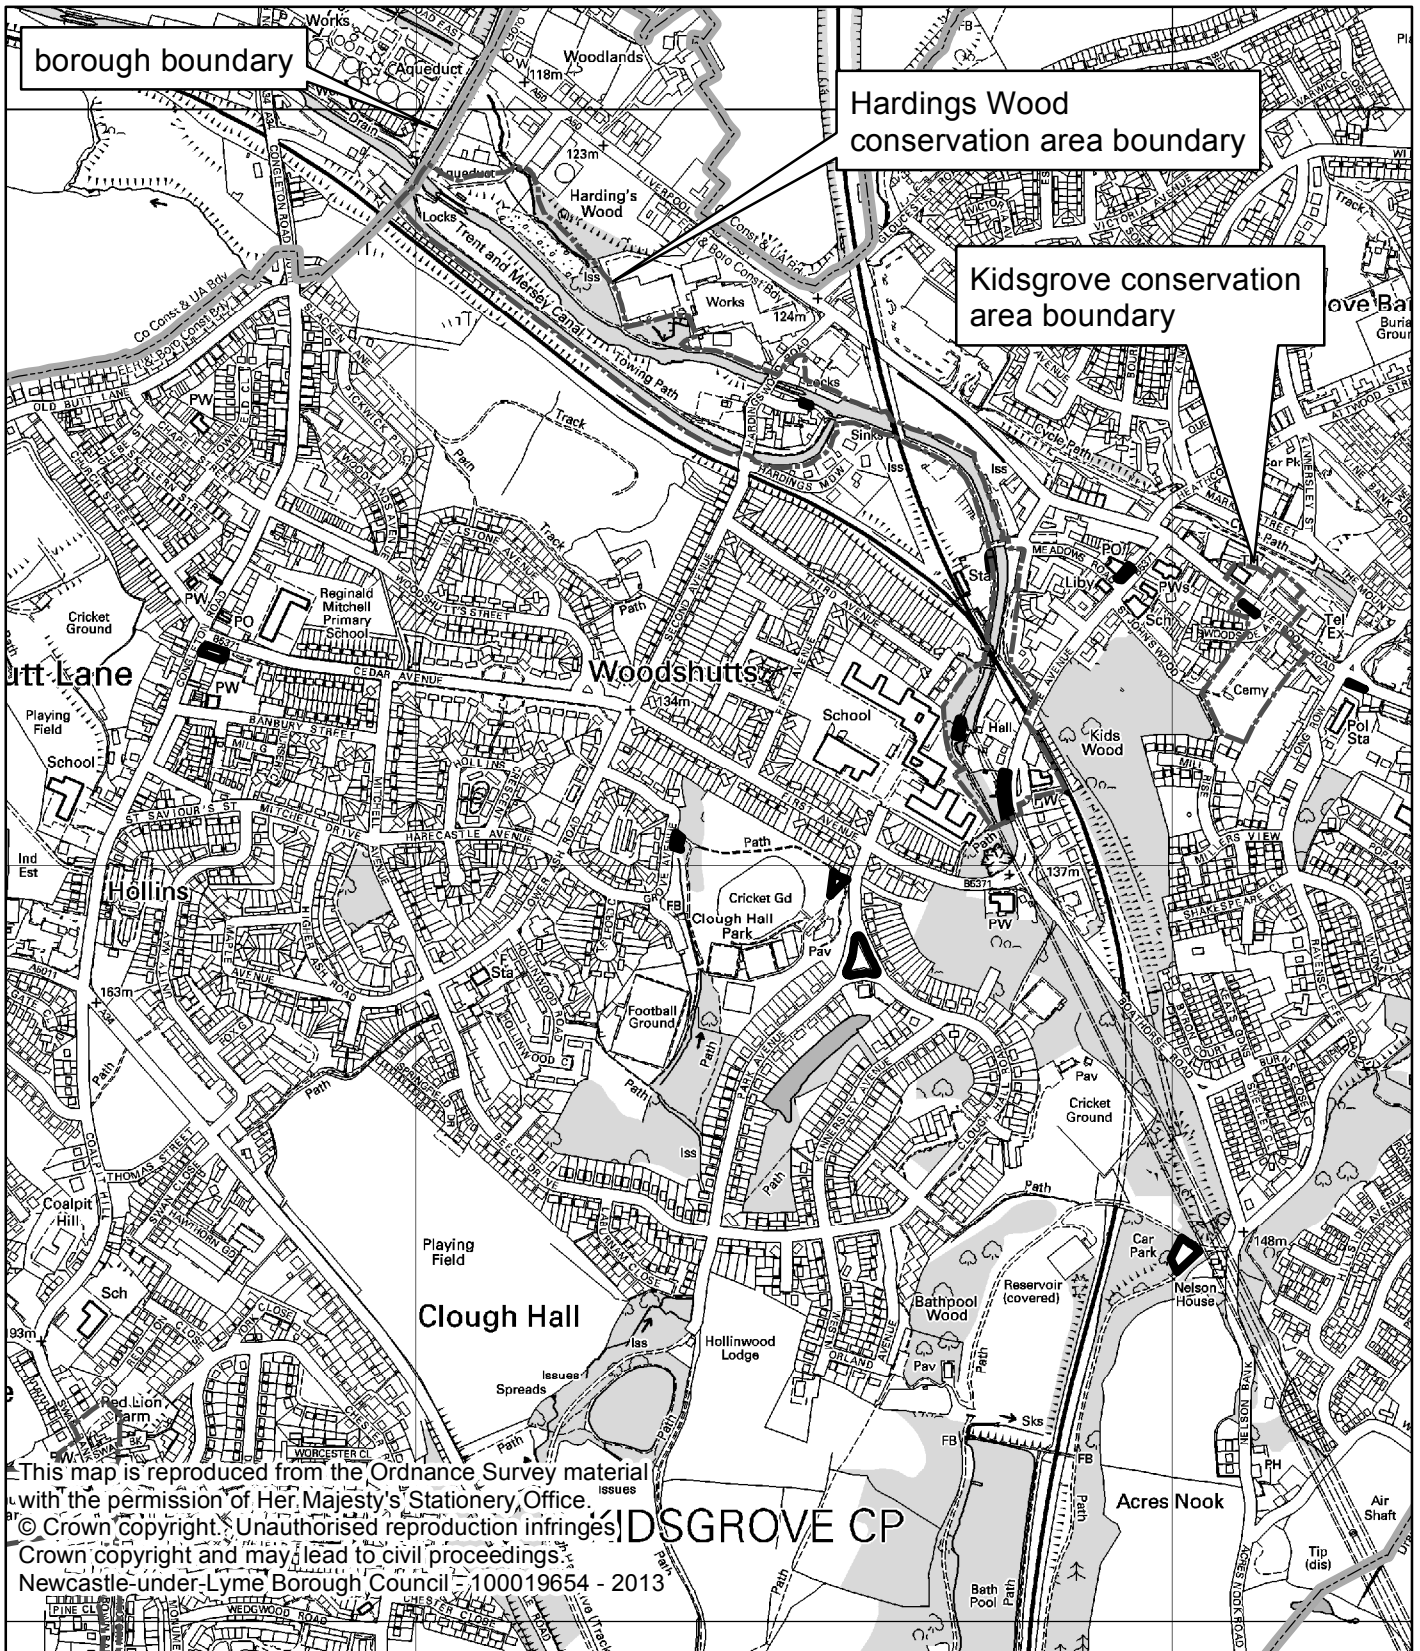

Kidsgrove Heritage Trail, Kidsgrove (various)

This map is reproduced from the Ordnance Survey material with the permission of Her Majesty's Stationery Office. © Crown copyright. Unauthorised reproduction infringes Crown copyright and may lead to civil proceedings. Newcastle-under-Lyme Borough Council - 100019654 - 2013